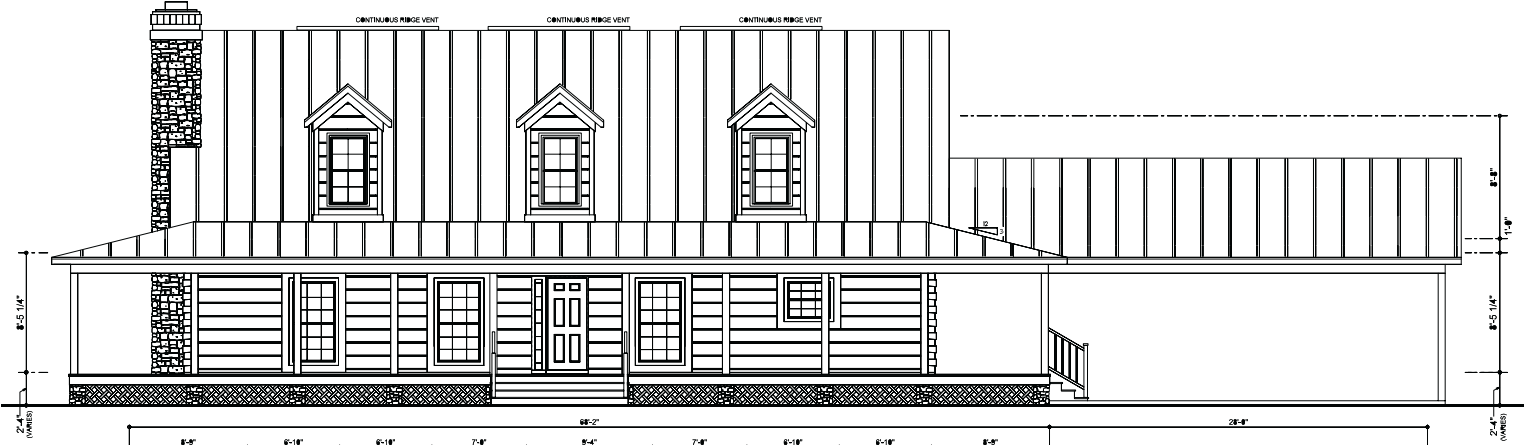

CRACKER STYLE LOG HOMES

COW HUNTER

AREA SUMMARY

	S.F.
LIVING AREA	1916
LOFT AREA	728
CORNER AREA	81
PORCH AREA	1680
TOTAL AREA	5116