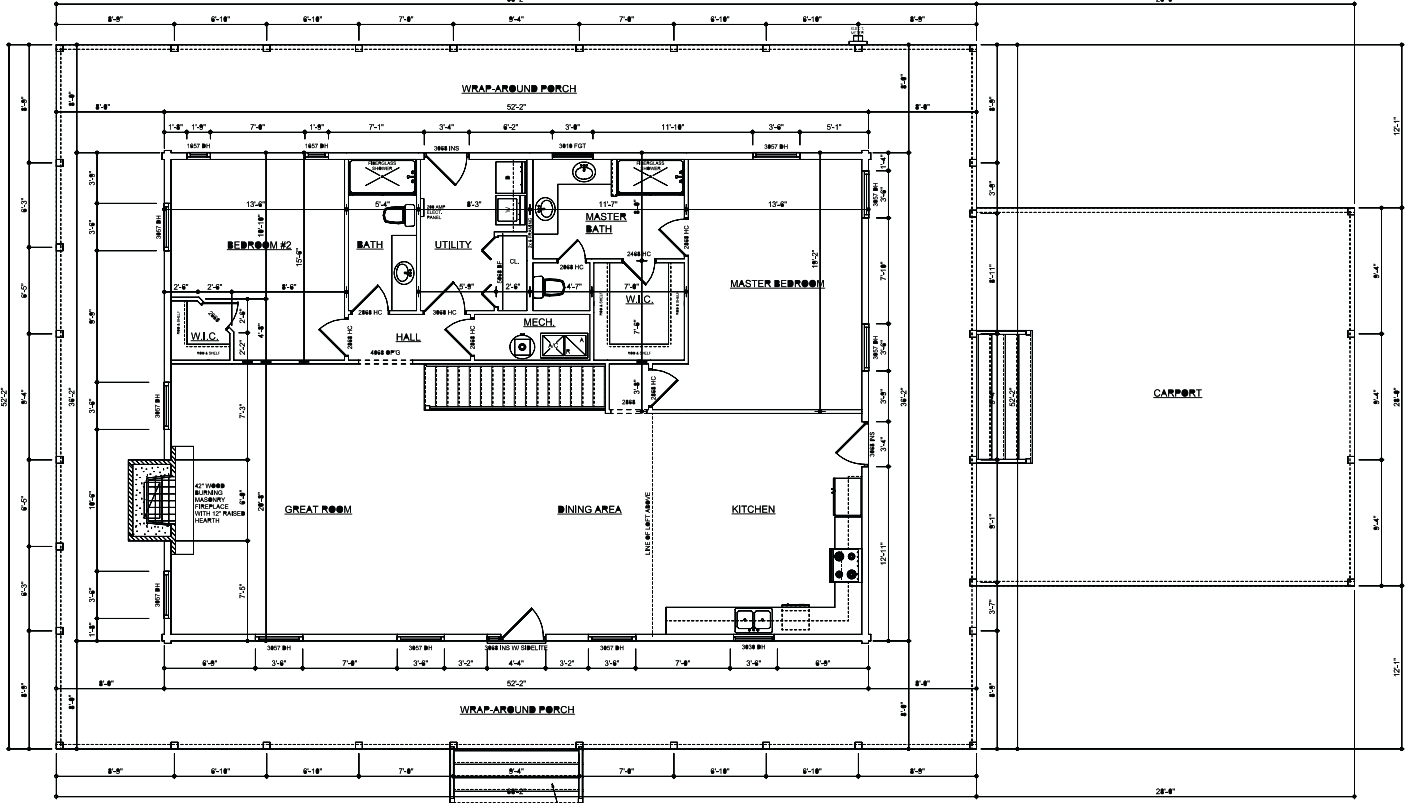

CRACKER STYLE LOG HOMES

COW HUNTER

AREA SUMMARY

	S.F.
LIVING AREA	1916
LOFT AREA	728
CORNER AREA	81
PORCH AREA	1680
TOTAL AREA	5116