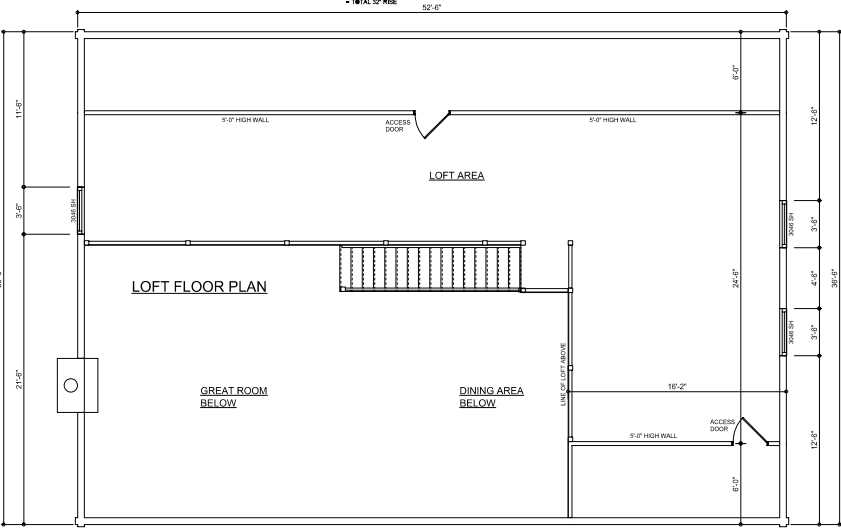

CRACKER STYLE LOG HOMES

COW HUNTER

AREA SUMMARY

	S.F.
LIVING AREA	1916
LOFT AREA	728
CORNER AREA	81
PORCH AREA	1680
TOTAL AREA	5116