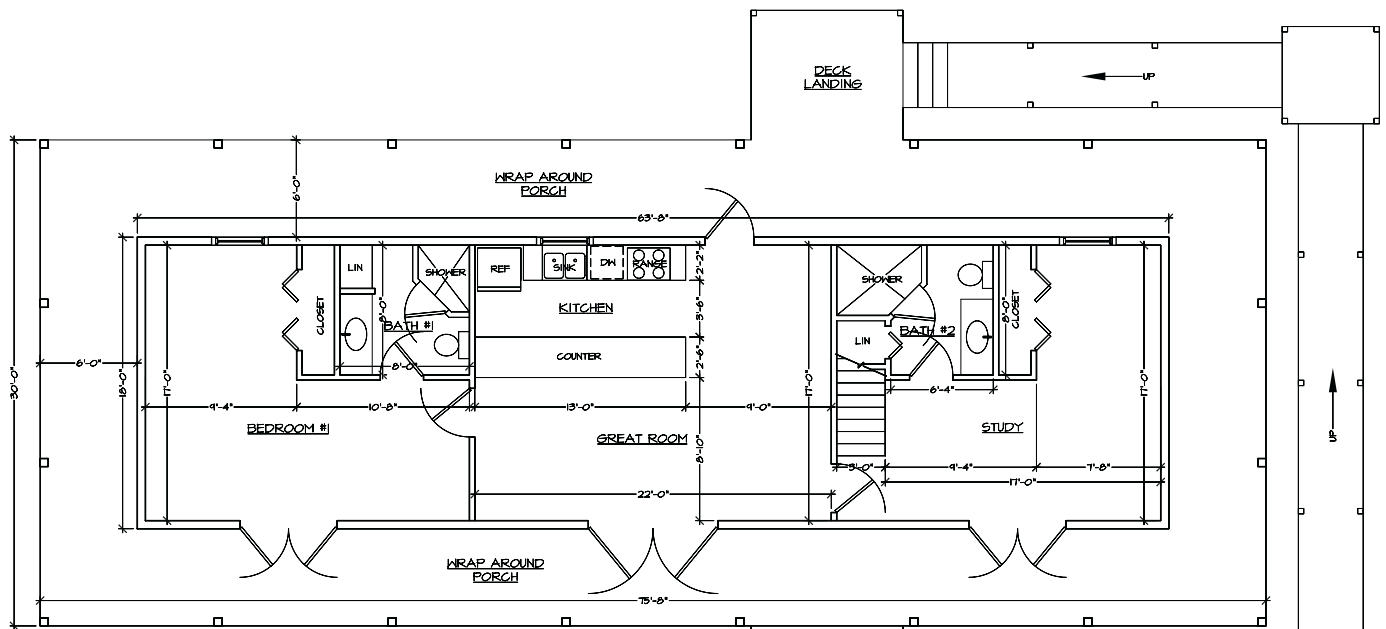

CRACKER STYLE LOG HOMES

LONGHORN

LIVING	1460
DECK AND RAMP*	537
PORCH	1124
TOTAL	3121