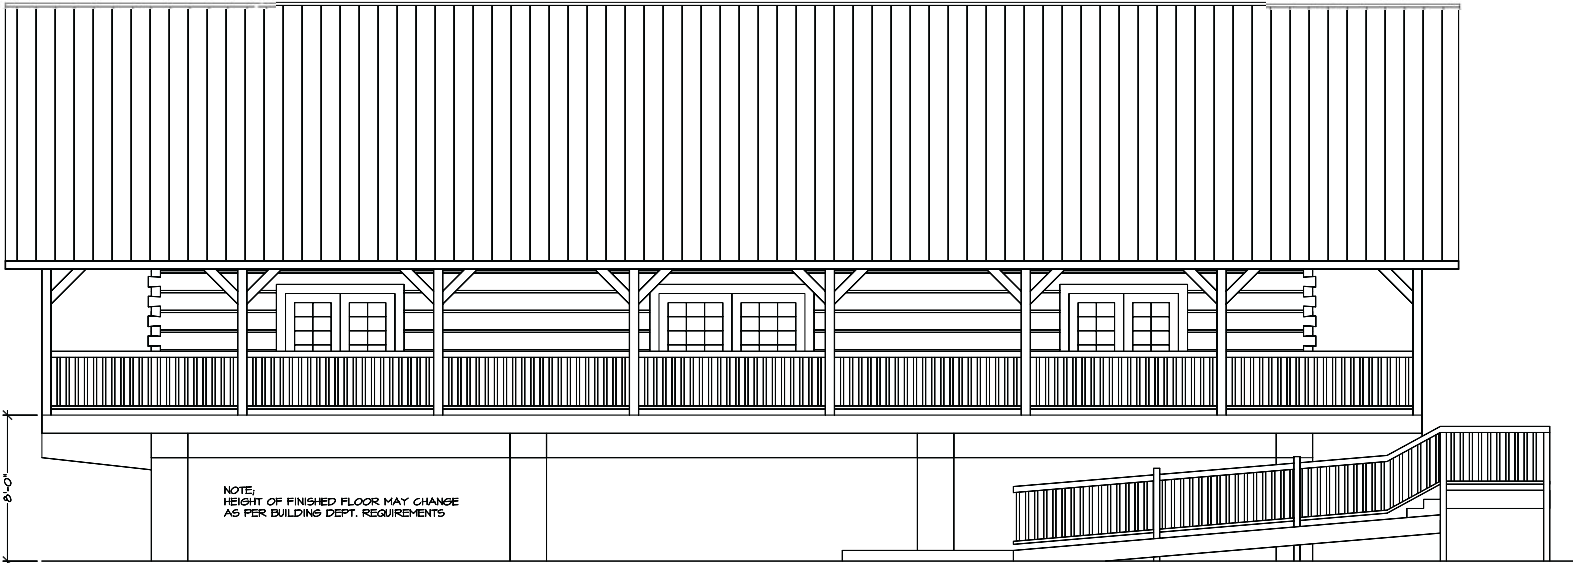

CRACKER STYLE LOG HOMES

LONGHORN

LIVING	1460
DECK AND RAMP*	537
PORCH	1124
TOTAL	3121