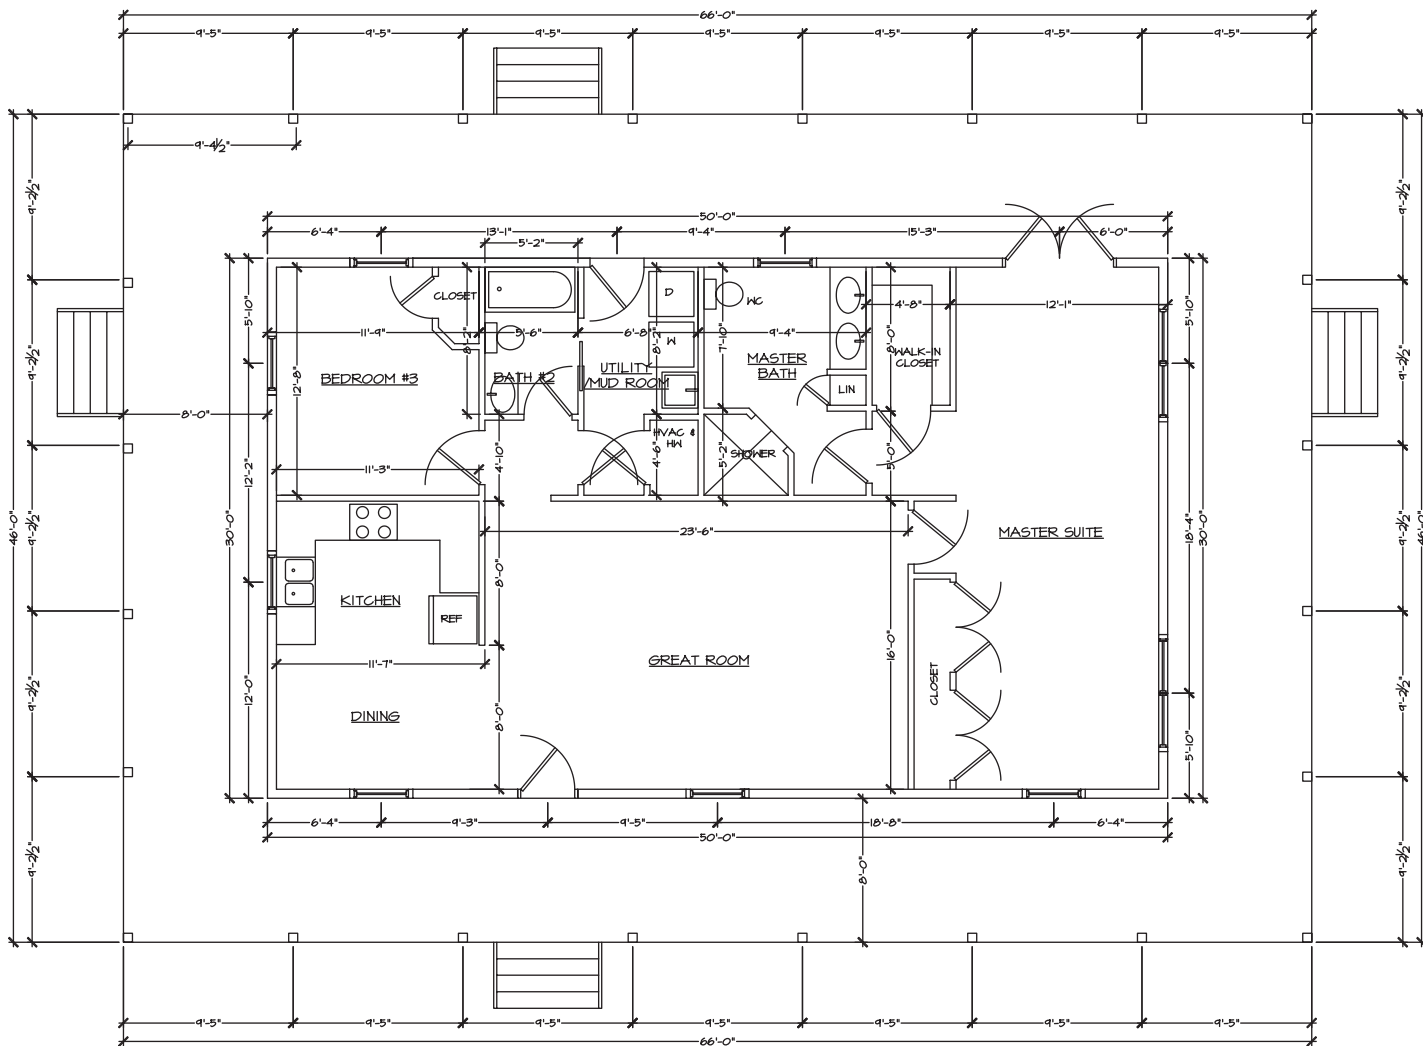

# CRACKER STYLE LOG HOMES

## SAWGRASS IIB

LIVING	1500
PORCH	1536
<b>TOTAL</b>	<b>3036</b>